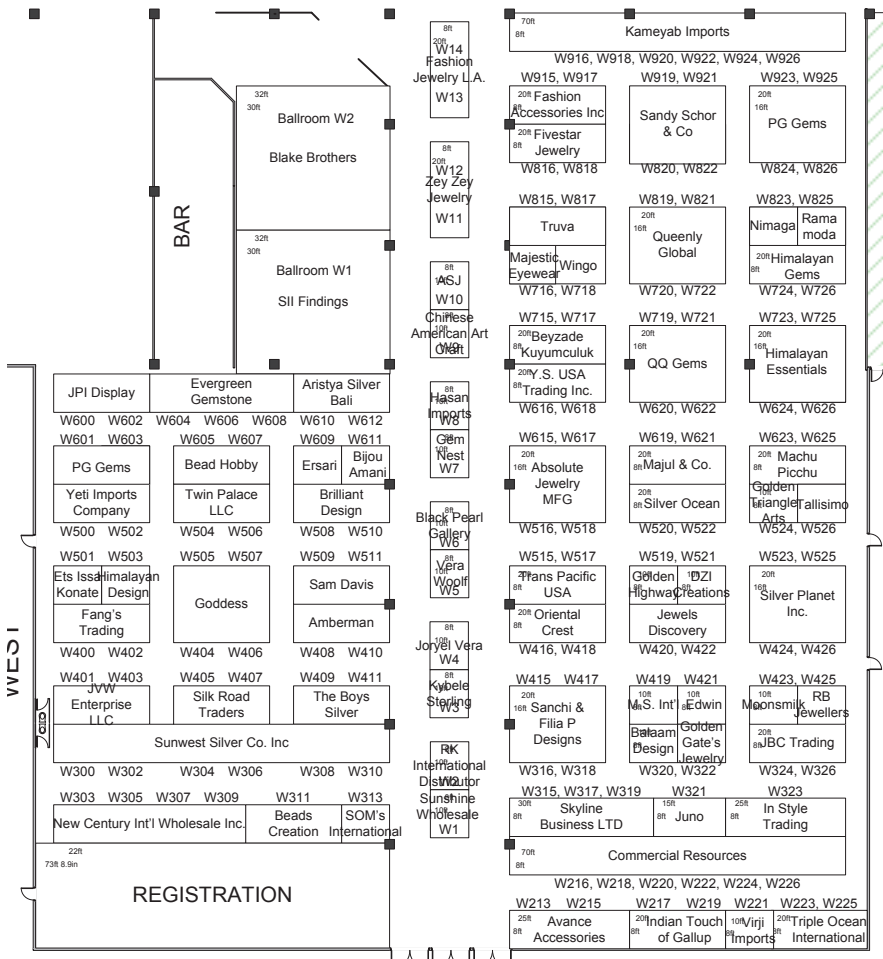

# TABLE OF CONTENTS

SECTION:	PAGE:
Show Floorplan .....	5
Show Terms & Policies .....	7
List of Exhibitors .....	8

MAIN ENTRANCE

MACHU PICCHU JEWELRY CO.  
& BONET

**Come Visit Us at Booth # W625, W623**

Machu Picchu Jewelry 777 E 10th St., Los Angeles, CA 90021 213-623-3677  
<http://www.machupicchujewelryco.net> [orders@machupicchujewelry.com](mailto:orders@machupicchujewelry.com)